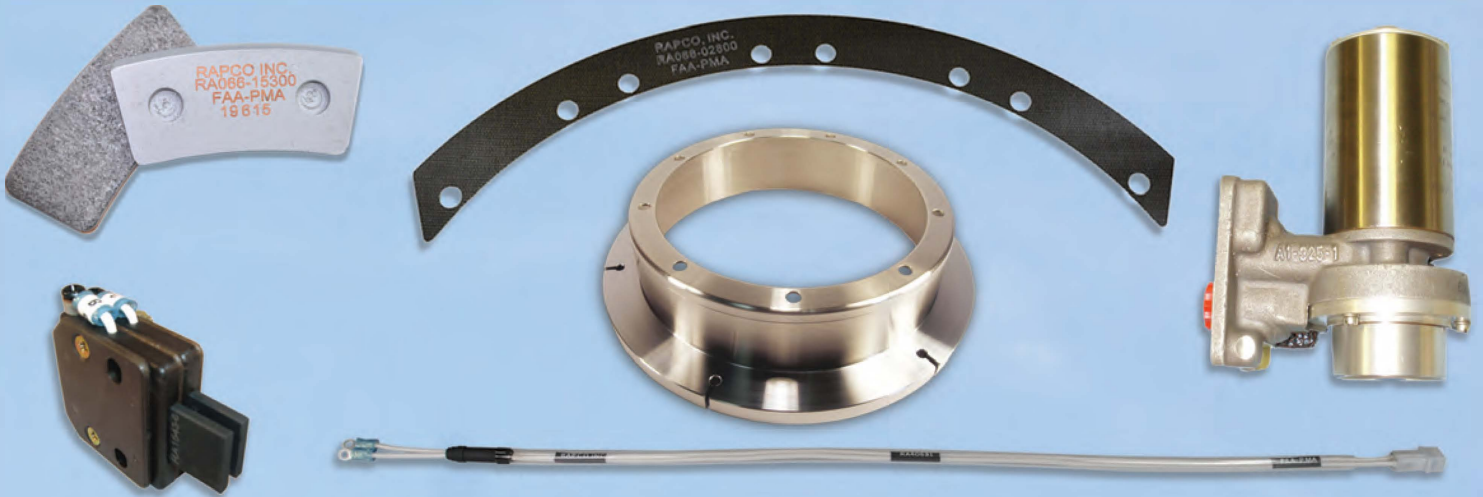

# Caravan Operators

**KADEX**  
AERO SUPPLY 

See complete  
list on back side

**RAPCO**,inc.  
REPLACEMENT AIRCRAFT PARTS CO.

Fuel Pumps  
Vacuum pumps  
Filters & Gaskets  
Brake Components  
De-Ice Components  
...All FAA-PMA approved

# Cessna 208 Series Caravan

**RAPCO Inc. FAA-PMA Approved Quality Replacement Aircraft Parts  
and Repair Station Services**

**BRAKES** - Replacement parts for Cleveland wheel and brake assemblies.

Aircraft Model	Year / Serial Number Notes	Wheel Assembly	Brake Disc	Brake Assembly	Lining	Linings Per Wheel	Rivet or Mounting Pin	Shim Insulator
208 Caravan 1	1 thru 138	40-179	RA164-22201	30-163	RA066-03300	8	RA177-00300	RA068-02800
	139 and on	40-179	RA164-22201	30-182	RA066-03300	8	RA177-00300	RA068-02800
	139 and on w/ Conv. Kit	40-179	RA164-22201	30-182A	RA066-15300	8	RA177-00300	RA068-02800
208B	1 thru 53	40-179	RA164-22201	30-163	RA066-03300	8	RA177-00300	RA068-02800
	54 and on	40-179	RA164-22201	30-182	RA066-03300	8	RA177-00300	RA068-02800
	139 and on w/ Conv. Kit	40-179	RA164-22201	30-182A	RA066-15300	8	RA177-00300	RA068-02800

**DE-ICE** - Propeller de-Ice replacement parts for BFG and McCauley.

Aircraft Model	Propeller Model		Wire Harness	Brush Block Assy.	Modular Brush Assembly	Brush Module (Quantity)	Brush (Quantity)
<b>BFG</b>							
208, 208A, 208B	HC-B3MN-3		RA2192-2		RA2190-1	RA2111U-ROD (2)	RA1543-7 (2)
	HC-B3TN-3AF/3AFY						
	HC-D4N-3R						
<b>McCauley</b>							
208, 208A, 208B	3GFR34C703/106GA-X		RA40531	C-40257			RAC40256-1 &
	4HFR34C775/96MGA-0		RA40585				RAC40256-2