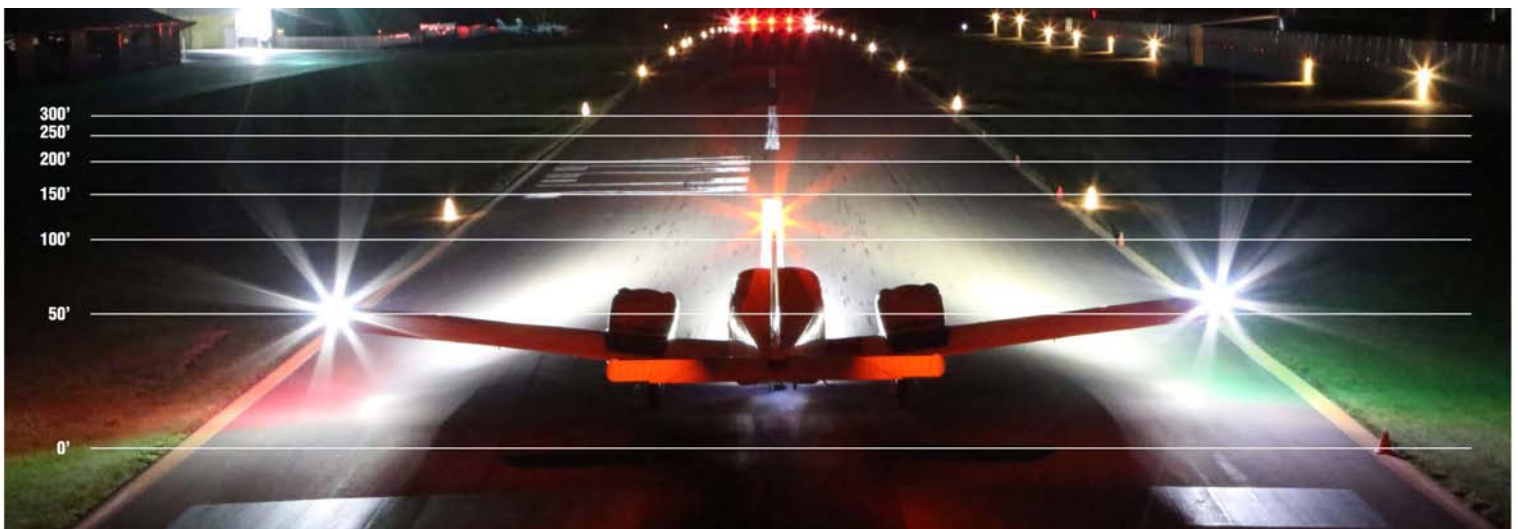

Distributed by:

www.KadexAero.com PARTS@KADEXAERO.COM

PETERBOROUGH: 925-211A Airport Road, Peterborough, Ontario Canada K9J 0E7 • 1-705-742-9725

CALGARY: 3650 19th St. NE, Unit #6, Calgary, Alberta Canada T2E 6V2 • 1-403-250-5241