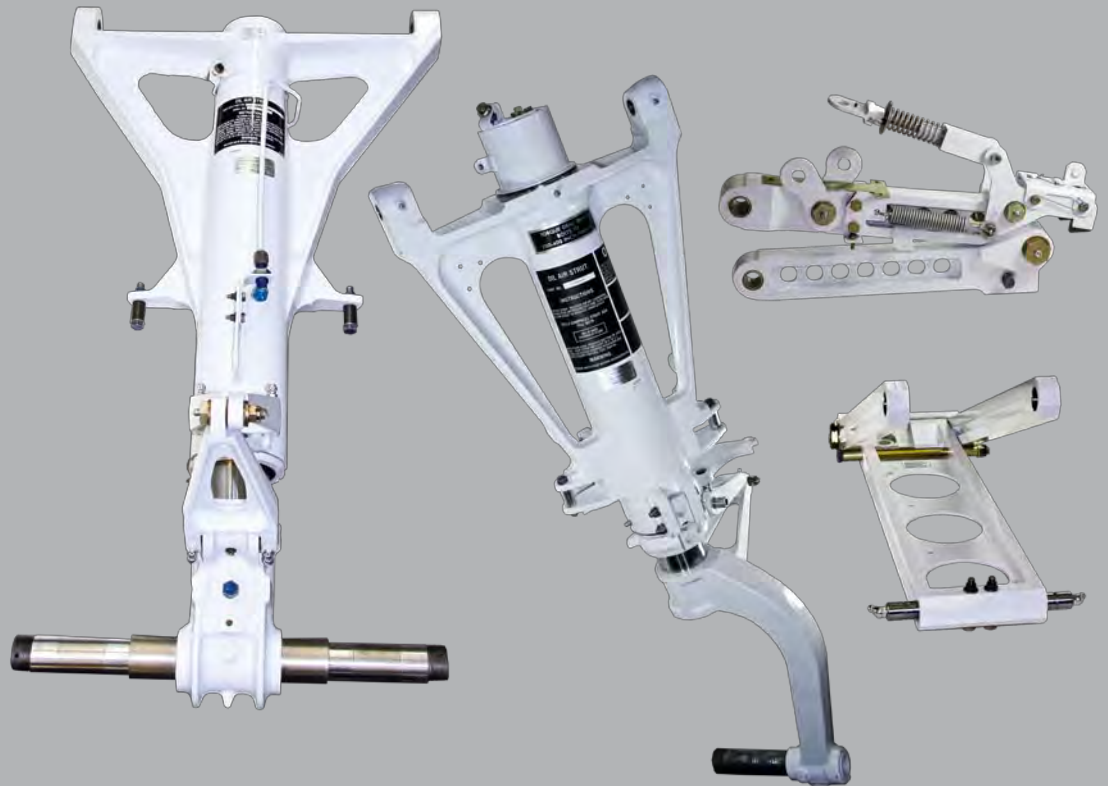

Overhaul & Repair Services

Three options for your landing gear:

Customer Property Overhaul • Flat Rate Exchange • Standard Exchange

• Overhauls are completed to manufacturers approved specifications •

Part Number	Description	Aircraft
101-810000-XXX	Main Landing Gear	KA200 STD
101-810009-9	Main Landing Gear	KA200 HI FLOAT
101-810010-5	Main Landing Gear	KA200 STD
101-810082-3	Main Landing Gear	KA300/350
101-810091-7	MLG Drag Brace	KA200
101-810135-19	MLG Drag Brace	KA200
101-810157-5	MLG Drag Brace	KA200/300/350 HYD
101-810157-7	MLG Drag Brace	KA200 HYD
101-820020-XXX	Nose Landing Gear	KA 200/300/350
101-820029-11	Nose Landing Gear	KA 90
101-820034-5	MLG Drag Brace	KA200/300/350
114-810000-655	Main Landing Gear	1900 ALL
114-810000-656	Main Landing Gear	1900 ALL
114-810023-1	MLG Drag Brace	1900 ALL
114-820021-651	Nose Landing Gear	1900 ALL
Part Number	Description	Aircraft
115-810000-XXX	Main Landing Gear	99/100
50-810304-XXX	Main Landing Gear	KA90
50-810335-13	MLG Drag Brace	99 KA F90/100/200
50-810335-17	MLG Drag Brace	99 KA F90/100/200
50-810335-19	MLG Drag Brace	99 KA F90/100/200
50-820010-605	NLG Drag Brace	KA F90/200
50-820205-21	NLG Drag Brace	KA200
50-820205-25	NLG Drag Brace	KA C90/200
50-820205-37	NLG Drag Brace	1900 ALL
90-810040-1	MLG Drag Brace	KA 90
90-810040-2	MLG Drag Brace	KA 90
101-810133-9	MLG Drag Brace	KA 200
115-820034-17	NLG Drag Brace	99
99-820121-3	NLG Drag Brace	99
97-820000-X	Nose Landing Gear	100/200
50-820196-X	Nose Landing Gear	99