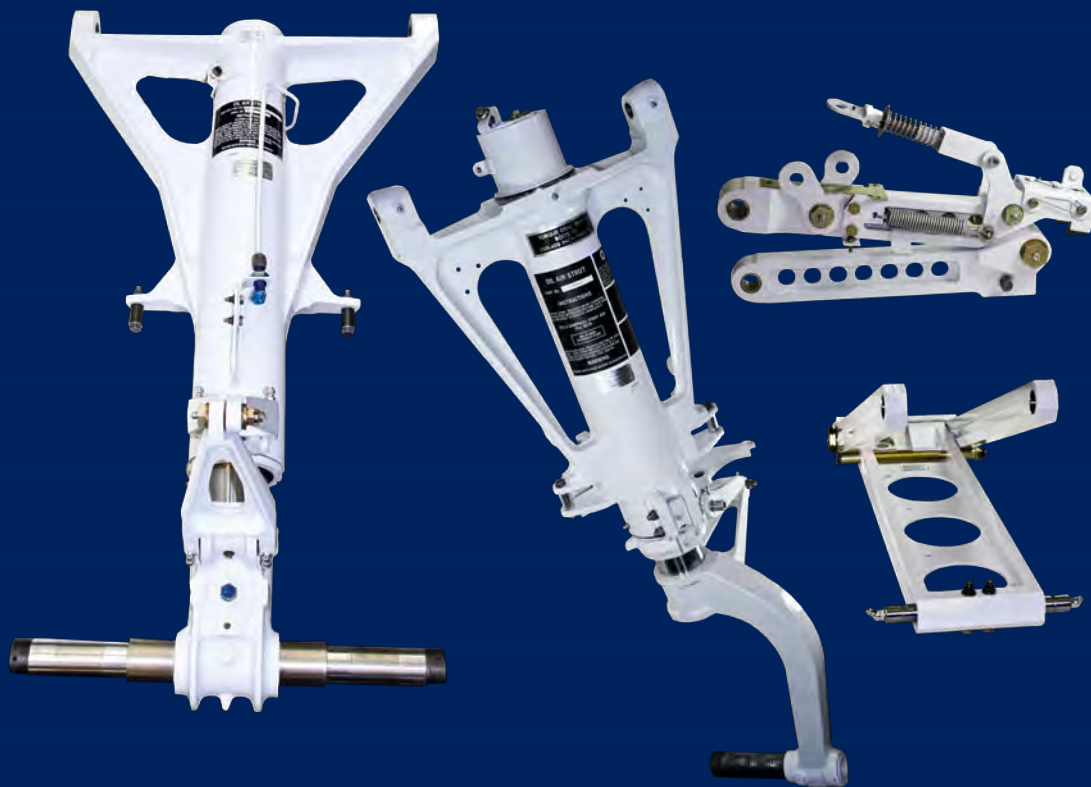

Overhaul & Repair Services

Three options for your landing gear:

Customer Property Overhaul • Flat Rate Exchange • Standard Exchange

- Overhauls are completed to manufacturers approved specifications •