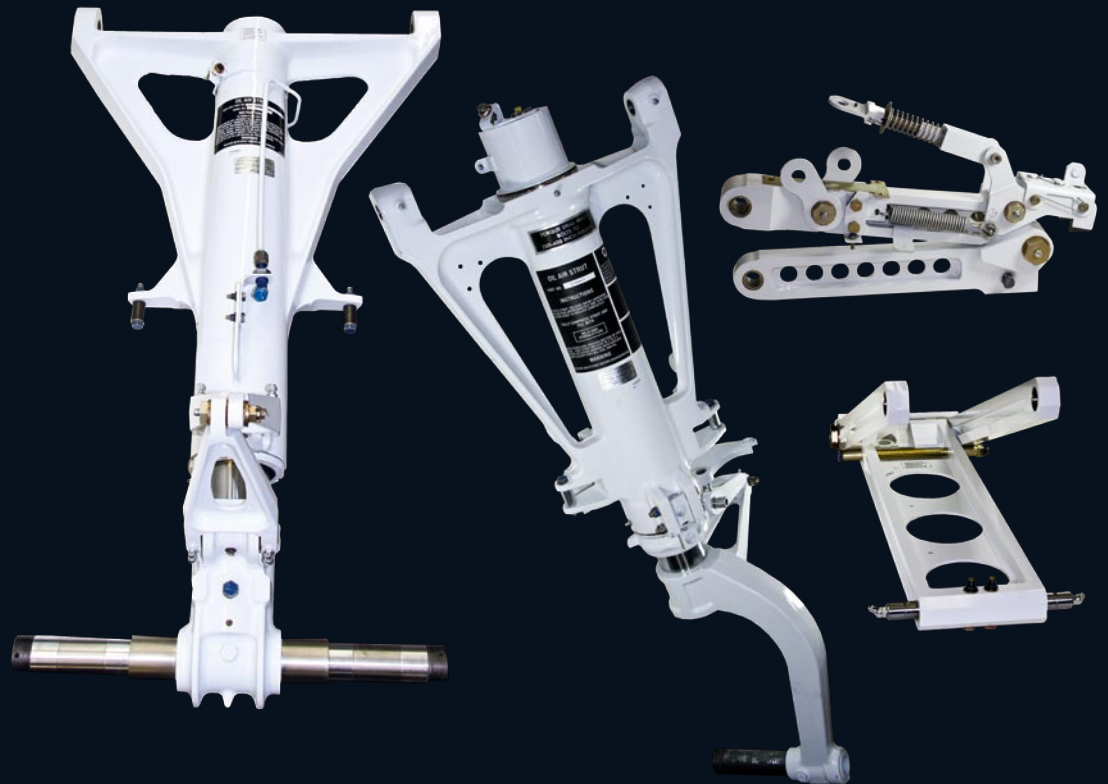

Overhaul & Repair Services

Three options for your landing gear:

Customer Property Overhaul • Flat Rate Exchange • Standard Exchange

- Overhauls are completed to manufacturers approved specifications •
- Strong emphasis on corrosion protection •
- Book early for best prices •
- For more details call John, Ken or Ron or email parts@kadexaero.com to discuss your next landing gear replacement •