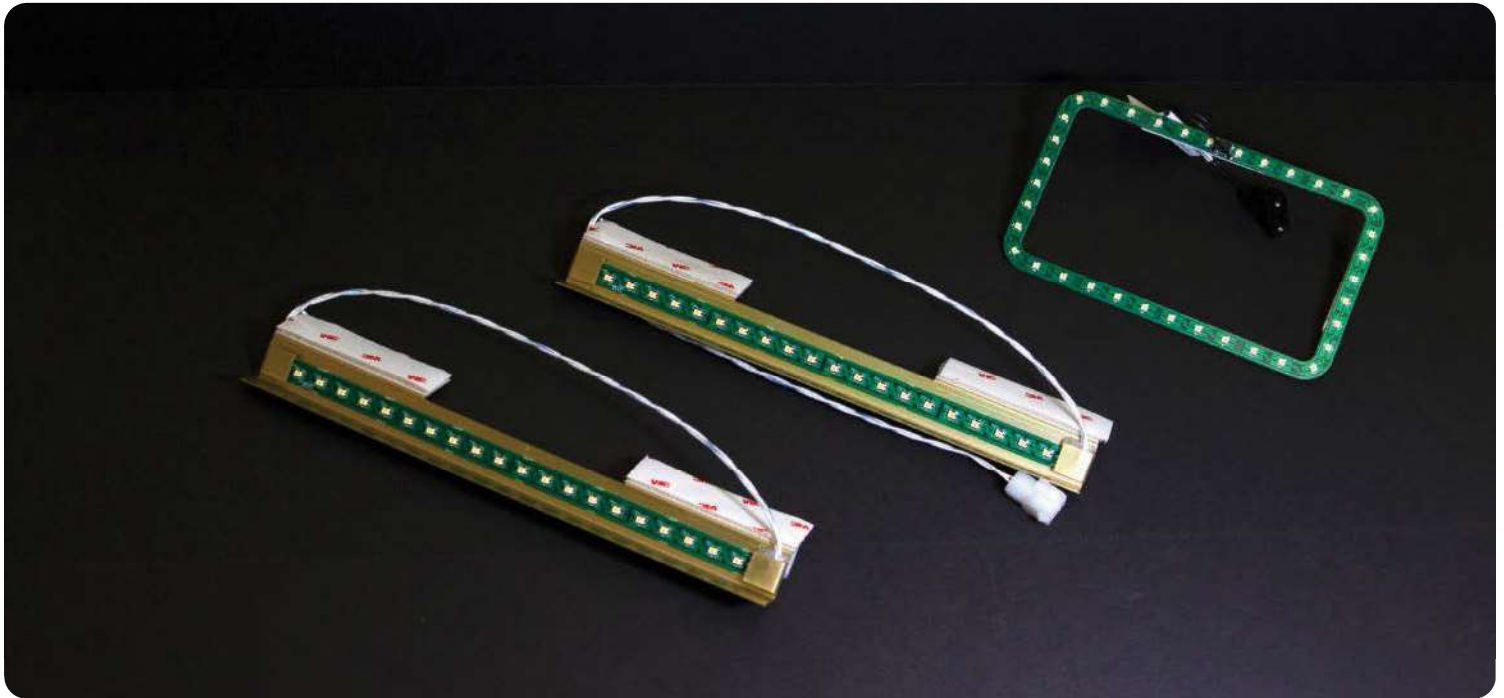

Beechcraft King Air

PWI STC & PMA Approved LED Lighting

Products	Part Number	Alt Part Number
Reading Light 1495	7310006-001	GE1495, GE1495X, 998502-13, MS25069-1495
Reading Light 303	7310010-001	GE303, GE303X, MS15570-303
Reading Light 1308/1309	7310007-001	GE1308, GE1309
Reading Light 303R	7310046-000	GE303, GE303X, MS15570-303
LED Ice Light	7310009-000 Bayonet 7310045-000 Threaded	A7079B24, WA7079B24, MS25538-7079
LED Logo Light	7310050-000	A70828, 34A0228070-67, 34-0228070-67
LED Door Entry Light	7310009-001	A4174-24, MS24513-4174, M6363/3-1
Ice Light Window	4000041-000 Notched 4000041-001 Square	101-360190-0001, 50-361127-5
Seat Belt/Smoking sign LED	7310004-000	1202-300 (Teledyne)
Seat Belt/Smoking sign Graphic	7200198-001	
LED Dimming Control	2901045-001	
LED Wingtips B300/350	6900430-002 (L), 6900431-002 (R)	
LED Wingtips 90, B200/250, 300	6900445-001 (L), 6900446-001 (R)