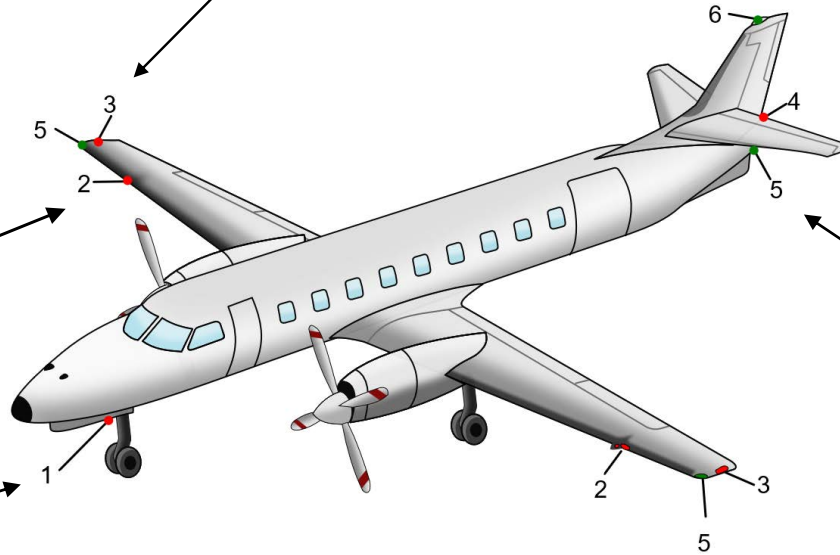

METRO

EXTERIOR LIGHT UPGRADE OPTIONS

Wingtip Lights

28 Volt Chroma Series Lamps
Meet TSO C-30b, no installation approval required
Need two of each (Red/Green)

Anti-Collision Beacon
90724 Series

Taxi Lights

Two options:
Parmetheus Plus or
Parmetheus Pro

Landing Light:

Two options:
Parmetheus Plus or
Parmetheus Pro

Tail Light

71554 Series,
TSO C-30c Approval