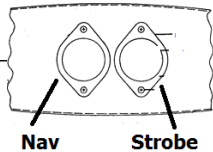

## EXTERIOR LIGHT UPGRADE OPTIONS

Upper LED Beacon Weight Compensated  
2.25 LBS for Rudder Installation  
LED 01-0790088-12

2 LED Tail Options:  
Replace Position and Strobe Tube  
with one unit or Replace JUST  
the White Position Light  
LED 01-0771774V02