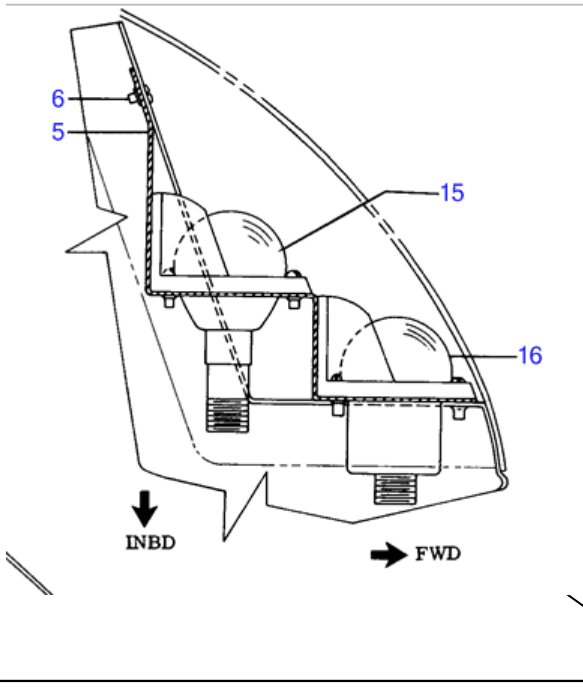

## EXTERIOR LIGHT UPGRADE OPTIONS

Upper LED Beacon Weight Compensated  
2.25 LBS for Rudder Installation  
LED 01-0790088-12

2 LED Tail Options:  
Replace Position and Strobe Tube  
with one unit or Replace JUST  
the White Position Light  
LED 01-0771774V02

Lower Beacon. There is a  
Drop in LED Option.

See Page 2 for  
Wing Tip Options.

2 x LED Parmetheus PRO 36 Wing  
Mounted Landing Lights  
1x LED Parmetheus PRO 36 Gear  
Mounted Taxi Light

**Lopresti Boom Beam Kit**  
 LoPresti wing landing and taxi light installation kit.  
**Produces 3 - 5 times more light.**

This Option includes removal of the OLD Grimes Strobe System and Installation of the Orion 650E per Whelen STC SA800EA

01-0790701-01, 01-0790701-02

Rather than just replacing the Green and Red Position Lights. Outfit the aircraft with the Full Nav/Strobe Unit