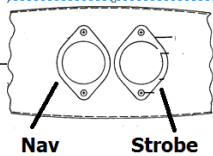

## EXTERIOR LIGHT UPGRADE OPTIONS

Upper LED Beacon Weight Compensated  
2.25 LBS for Rudder Installation  
LED 01-0790088-12

2 LED Tail Options:  
Replace Position and Strobe Tube  
with one unit or Replace JUST  
the White Position Light  
LED 01-0771774V02