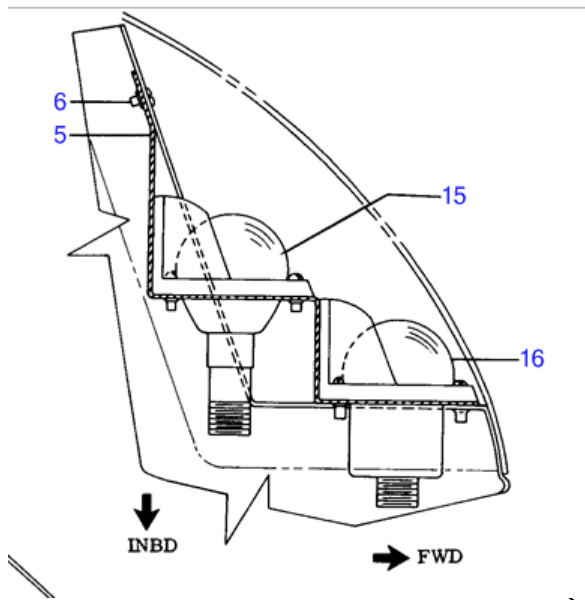

## EXTERIOR LIGHT UPGRADE OPTIONS

Upper LED Beacon Weight Compensated  
2.25 LBS for Rudder Installation  
LED 01-0790088-12

2 LED Tail Options:  
Replace Position and Strobe Tube  
with one unit or Replace JUST  
the White Position Light  
LED 01-0771774V02

Lower Beacon. There is a  
Drop in LED Option.

See Page 2 for  
Wing Tip Options.

2 x LED Parmetheus PRO 36 Wing  
Mounted Landing Lights

1x LED Parmetheus PRO 36 Gear  
Mounted Taxi Light

**Lopresti Boom Beam Kit**  
 LoPresti wing landing and taxi light installation kit.  
*Produces 3 - 5 times more light.*

This Option includes removal of the OLD Grimes Strobe System and Installation of the Orion 650E per Whelen STC SA800EA

01-0790701-01, 01-0790701-02

Rather than just replacing the Green and Red Position Lights. Outfit the aircraft with the Full Nav/Strobe Unit