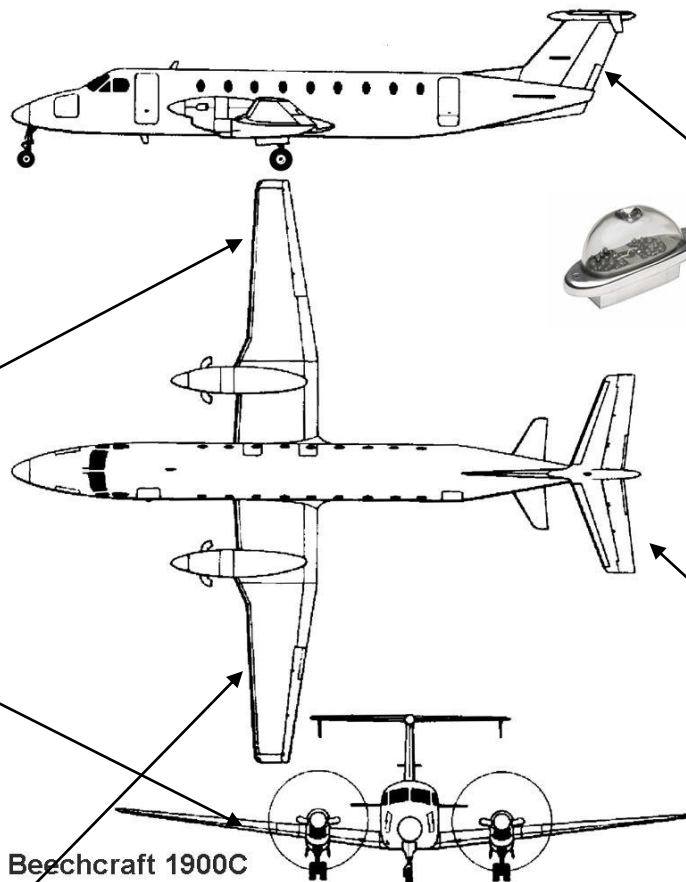

## EXTERIOR LIGHT UPGRADE OPTIONS

**Wing Tip – All in ONE.** Position/Strobe/Recognition  
 01-0790777-LO RED LED Tri-Light  
 01-0790777-RO GREEN LED Tri-Light  
**Approved via Transport Canada STC**

### LoPresti Boom Beam Kit

LoPresti wing landing and taxi light installation kit.

*Produces 3 - 5 times more light.*

LED Landing Light PRO 36 x 2  
 LED Taxi Light PRO 36 x 2

Beechcraft 1900C

**Upper Tail Beacon Original** 101-360020-X 5 Hole Mount Use: Whelen LED **01-0790088-12**  
**Approved via TSO – Minor Mod**

Tail Position Light use Orion LED **01-0771774V02** **Transport Canada STC Approved** - Replaces Both Strobe and White Position Light

**Lower Belly Beacon Original continues...NO LED Solution at this time....Expect one in Late 2017**