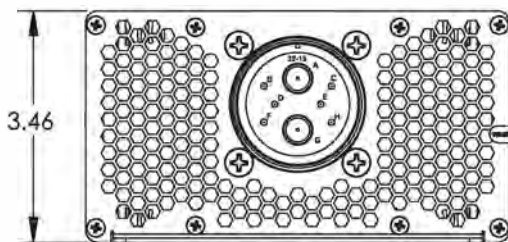

### Technical specifications

INPUT VOLTAGE	20 – 36 VDC
INPUT CURRENT	80A at 28 VDC input
OUTPUT VOLTAGE	115 VAC $\pm$ 3%
OUTPUT POWER	2000 VA
OUTPUT FREQUENCY	60 Hz $\pm$ 0.1%
OUTPUT WAVEFORM	Single phase, true sine wave < 3% total harmonic distortion
WEIGHT	7.7 lbs. (3.49 kg)
ALTITUDE	55,000 ft
HUMIDITY	Tested to greater than 95% for 10 days, temperature cycle of 75° F to 160° F
TEMPERATURE	-67° F to +158° F (-55° C to +70° C)
INTEGRAL COOLING	Dual, electronically-controlled brushless fans
MATING CONNECTOR	P/N 9018784-1 P/N 9018550-2 (cable clamp / backshell)
CASE	Anodized aluminum extrusion, blue
CERTIFICATION	FAA TSO-C73 certified EASA ETSO-C73 certified RTCA DO-160G qualified