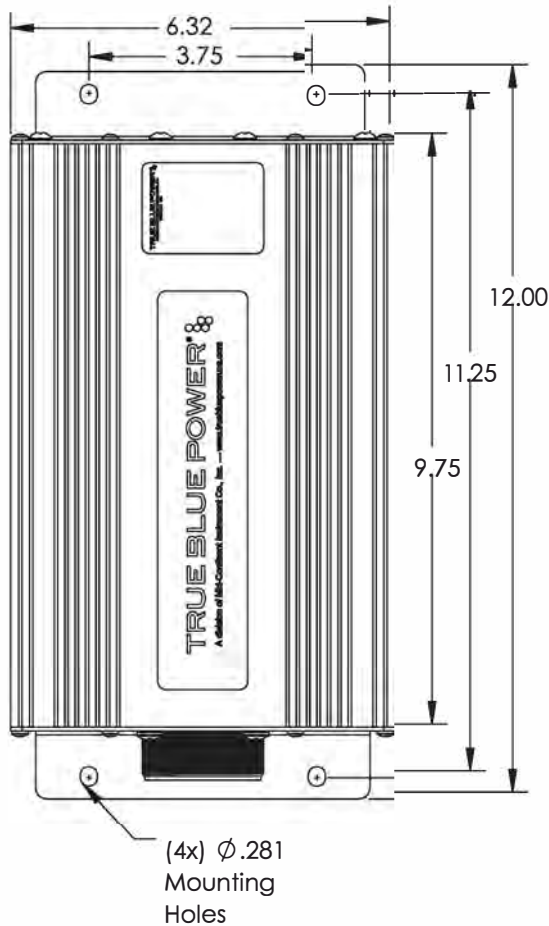

### Technical specifications

INPUT VOLTAGE	20 – 36 VDC
INPUT CURRENT	80A at 28 VDC input
OUTPUT VOLTAGE	115 VAC $\pm$ 3%
OUTPUT POWER	2000 VA
OUTPUT FREQUENCY	60 Hz $\pm$ 0.1%
OUTPUT WAVEFORM	Single phase, true sine wave < 3% total harmonic distortion
WEIGHT	7.7 lbs. (3.49 kg)
ALTITUDE	55,000 ft
HUMIDITY	Tested to greater than 95% for 10 days, temperature cycle of 75° F to 160° F
TEMPERATURE	-67° F to +158° F (-55° C to +70° C)
INTEGRAL COOLING	Dual, electronically-controlled brushless fans
MATING CONNECTOR	P/N 9018784-1 P/N 9018550-2 (cable clamp / backshell)
CASE	Anodized aluminum extrusion, blue
CERTIFICATION	FAA TSO-C73 certified EASA ETSO-C73 certified RTCA DO-160G qualified