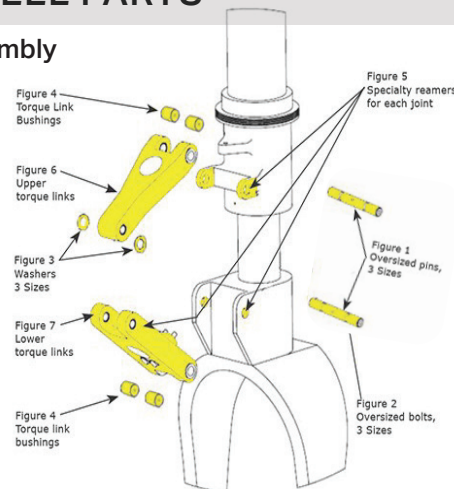

ORDER NOW

EXCITER BOXES

CH92015-1
CH92106-1
10-381550-4

ENGINE MOUNTS

5906-2SA5	93438-06
5906-1SA1	93438-10
5906-13SA2	93880-8
5906-2SA1	93880-13
5906-2SA5	93880-9
93395-06	93800-01,-02
	00-11980-50

CARAVAN LANDING GEAR & WHEEL PARTS

AF2643084-1, -2 Nose Gear Torque Link Assembly

AF2643085-200 Bushing, Torque Link

AF2643091-1 Pin, Nominal

AF2643091-1010 Pin, Oversize .010

AF2643091-1020 Pin, Oversize .020

AF2643091-1030 Pin, Oversize .030

AF2643092-1 Bolt, Nominal

AF2643092-1010 Bolt, Oversize .010

AF2643092-1020 Bolt, Oversize .020

AF2643092-1030 Bolt, Oversize .030

32-604-37-22005 Washer, .005

32-604-37-22010 Washer, .010

32-604-37-22015 Washer.016

QUADRANT COVER FOR CESSNA CARAVAN

FAA PMA Approved Replacements

Steel doublers added to the flap notches to increase the service life and performance

Powder coated to provide long lasting protection **MC2613048-22**