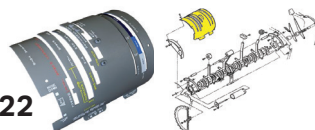

QUADRANT COVER FOR CESSNA CARAVAN

FAA PMA Approved Replacements

Steel doublers added to the flap notches to increase the service life and performance

Powder coated to provide long lasting protection **MC2613048-22**