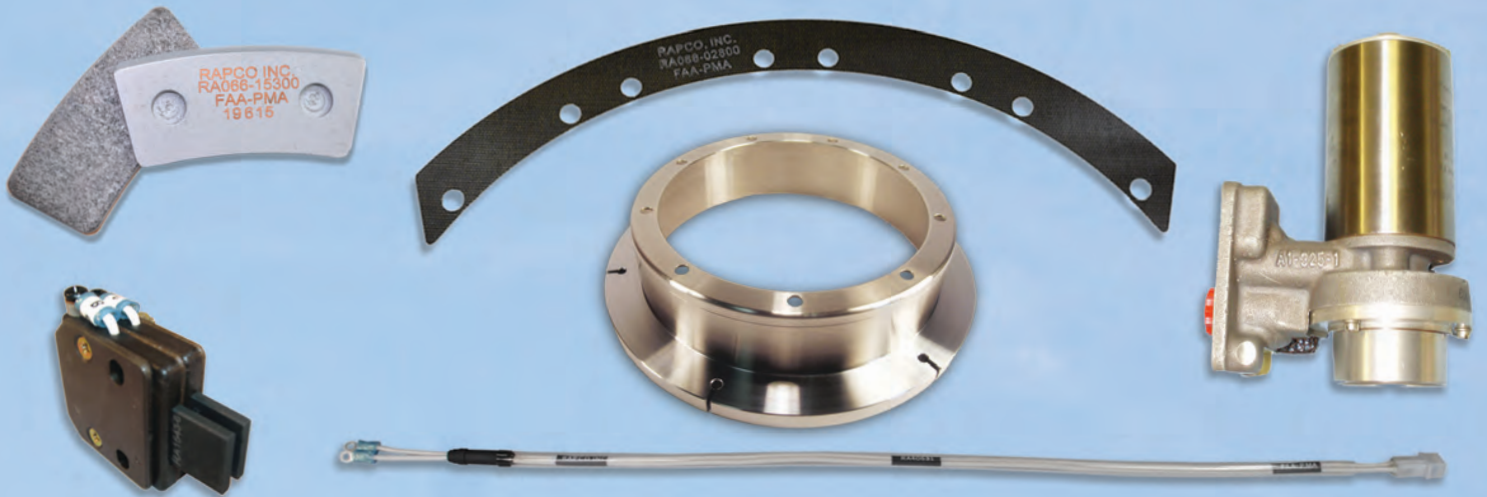

Caravan Operators

*See complete
list on back side*

RAPCO, inc.
REPLACEMENT AIRCRAFT PARTS CO.

*Fuel Pumps
Vacuum pumps
Filters & Gaskets
Brake Components
De-Ice Components
...All FAA-PMA approved*

Cessna 208 Series Caravan

**RAPCO Inc. FAA-PMA Approved Quality Replacement Aircraft Parts
and Repair Station Services**

BRAKES - Replacement parts for Cleveland wheel and brake assemblies.

Aircraft Model	Year / Serial Number Notes	Wheel Assembly	Brake Disc	Brake Assembly	Lining	Linings Per Wheel	Rivet or Mounting Pin	Shim Insulator
208 Caravan 1	1 thru 138	40-179	RA164-22201	30-163	RA066-03300	8	RA177-00300	RA068-02800
	139 and on	40-179	RA164-22201	30-182	RA066-03300	8	RA177-00300	RA068-02800
	139 and on w/ Conv. Kit	40-179	RA164-22201	30-182A	RA066-15300	8	RA177-00300	RA068-02800
208B	1 thru 53	40-179	RA164-22201	30-163	RA066-03300	8	RA177-00300	RA068-02800
	54 and on	40-179	RA164-22201	30-182	RA066-03300	8	RA177-00300	RA068-02800
	139 and on w/ Conv. Kit	40-179	RA164-22201	30-182A	RA066-15300	8	RA177-00300	RA068-02800

DE-ICE - Propeller de-Ice replacement parts for BFG and McCauley.

Aircraft Model	Propeller Model		Wire Harness	Brush Block Assy.	Modular Brush Assembly	Brush Module (Quantity)	Brush (Quantity)
BFG							
208, 208A, 208B	HC-B3MN-3		RA2192-2		RA2190-1	RA2111U-ROD (2)	RA1543-7 (2)
	HC-B3TN-3AF/3AFY						
	HC-D4N-3R						
McCauley							
208, 208A, 208B	3GFR34C703/106GA-X		RA40531	C-40257			RAC40256-1 &
	4HFR34C775/96MGA-0		RA40585				RAC40256-2

FUEL PUMPS - Auxiliary

Overhauls by Fleet Support Services, Inc. FAA-Approved Repair Station # NE5D064N

Aircraft Model	Overhaul PN.
208, 208A	2C6-8