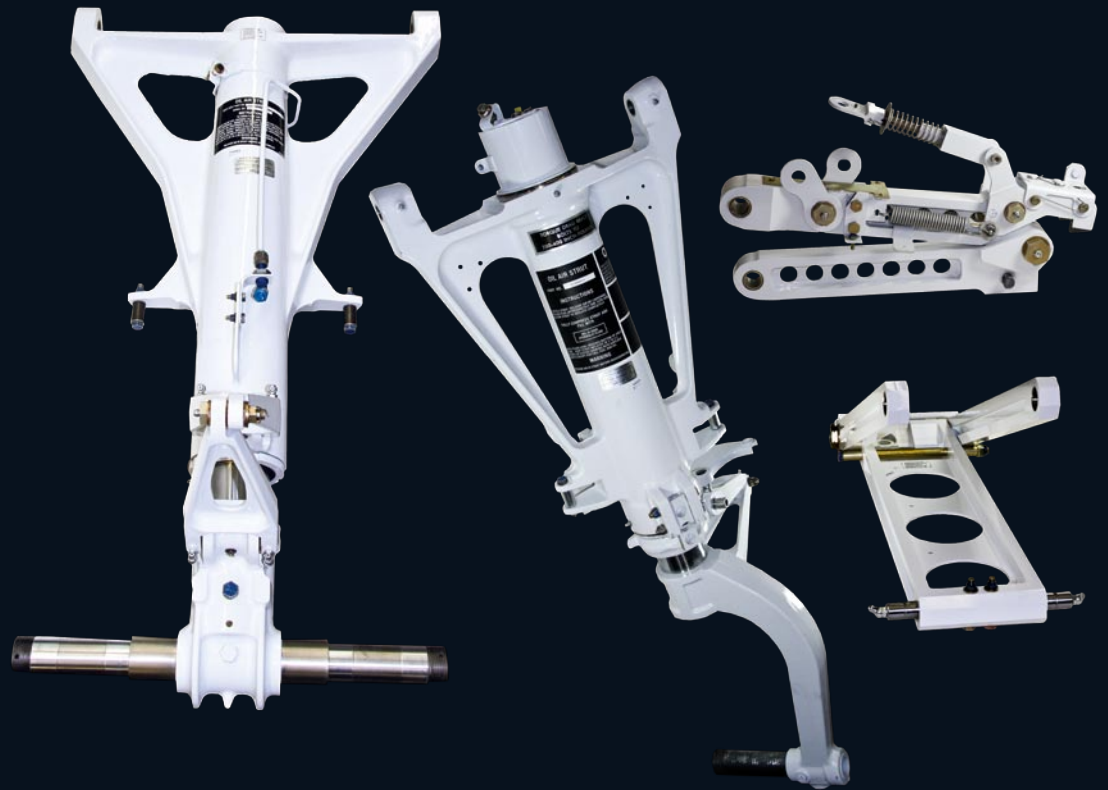

Chapter 32 Specialists

AOG/AFTER HOURS

Peterborough

Call 705-868-1642

• aogypq@kadexaero.com

Calgary

Call 403-826-7894

• aogyyc@kadexaero.com

Overhaul & Repair Services

Three options for your landing gear:

Customer Property Overhaul • Flat Rate Exchange • Standard Exchange

- Overhauls are completed to manufacturers approved specifications •
- Strong emphasis on corrosion protection •
- Book early for best prices •
- For more details call John, Ken or Ron or email parts@kadexaero.com to discuss your next landing gear replacement •

www.KadexAero.com
PARTS@KADEXAERO.COM

PETERBOROUGH:

211A - 925 Airport Road
Peterborough, Ontario
Canada
1-705-742-9725

CALGARY:

1011 57th Avenue NE, Unit #135
Calgary, Alberta
Canada
1-403-250-5241