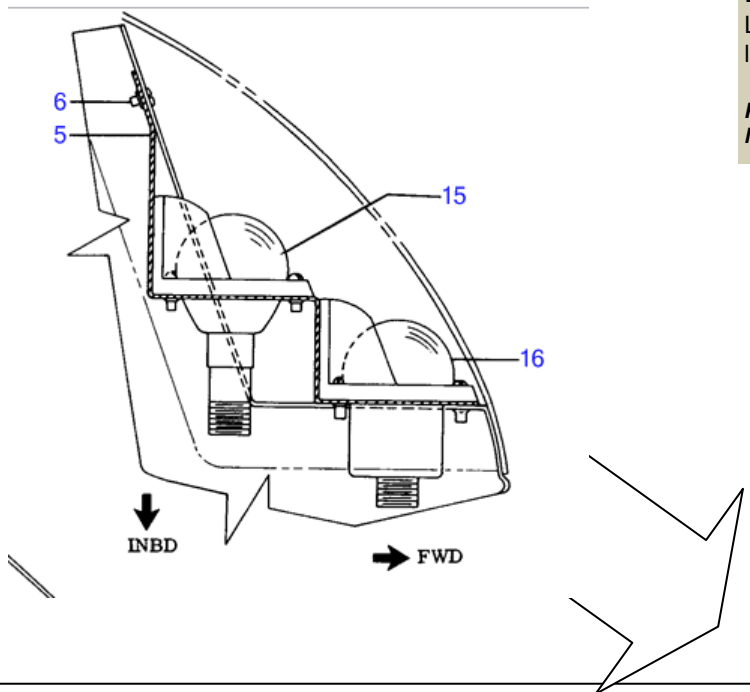

Lopresti Boom Beam Kit
 LoPresti wing landing and taxi light installation kit.
Produces 3 - 5 times more light.

This Option includes removal of the OLD Grimes Strobe System and Installation of the Orion 650E per Whelen STC SA800EA
 Rather than just replacing the Green and Red Position Lights. Outfit the aircraft with the Full Nav/Strobe Unit