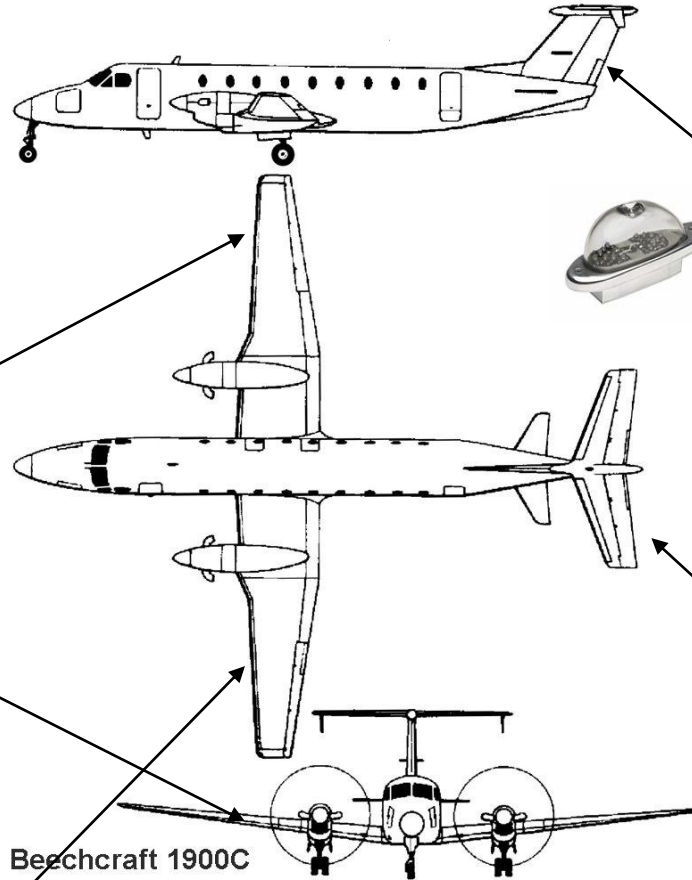

BEECHCRAFT 1900

EXTERIOR LIGHT UPGRADE OPTIONS

Wing Tip – All in ONE. Position/Strobe/Recognition
 01-0790777-LO RED LED Tri-Light
 01-0790777-RO GREEN LED Tri-Light
Approved via Transport Canada STC

Upper Tail Beacon Original 101-360020-X 5 Hole Mount Use: Whelen **LED 01-0790088-12**
Approved via TSO – Minor Mod

Tail Position Light use Orion **LED 01-0771774V02** **Transport Canada STC Approved** - Replaces Both Strobe and White Position Light

Lopresti Boom Beam Kit
 LoPresti wing landing and taxi light installation kit.
Produces 3 - 5 times more light.

LED Landing Light PRO 36 x 2
 LED Taxi Light PRO 36 x 2

Lower Belly Beacon Original continues...NO LED Solution at this time....Expect one in Late 2017