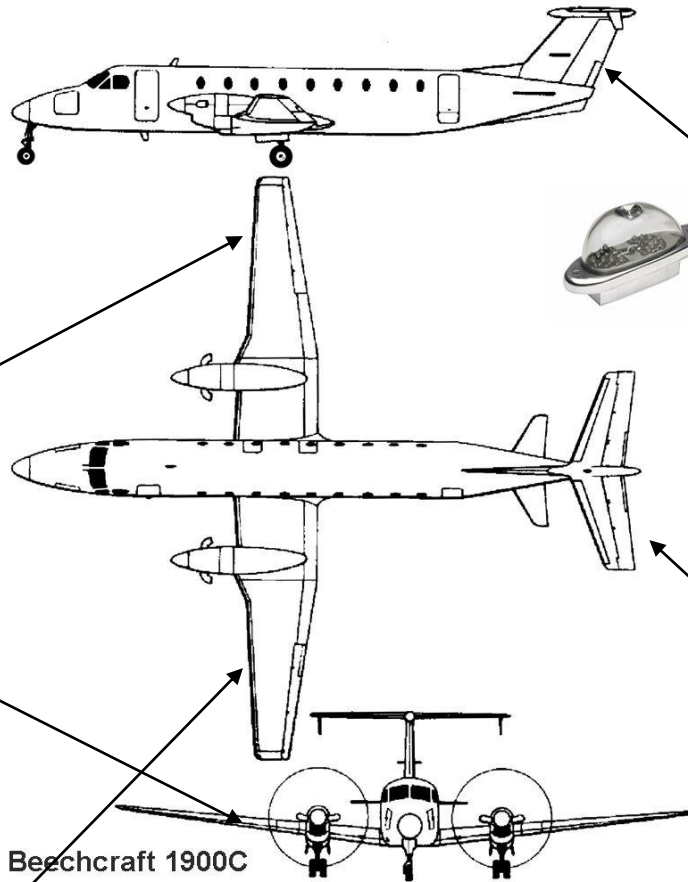

BEECHCRAFT 1900 SERIES

EXTERIOR LIGHT UPGRADE OPTIONS

Wing Tip – All in ONE. Position/Strobe/Recognition
01-0790777-LO RED LED Tri-Light
01-0790777-RO GREEN LED Tri-Light
Approved via Transport Canada STC

Lopresti Boom Beam Kit

LoPresti wing landing and taxi light installation kit.

Produces 3 - 5 times more light.

Beechcraft 1900C

Upper Tail Beacon Original 101-360020-X 5 Hole Mount Use: Whelen LED **01-0790088-12**
Approved via TSO – Minor Mod

Tail Position Light use Orion LED **01-0771774V02** **Transport Canada STC Approved** - Replaces Both Strobe and White Position Light

LED Landing Light PRO 36 x 2
LED Taxi Light PRO 36 x 2

Lower Belly Beacon Original continues...NO LED Solution at this time....Expect one in Late 2017